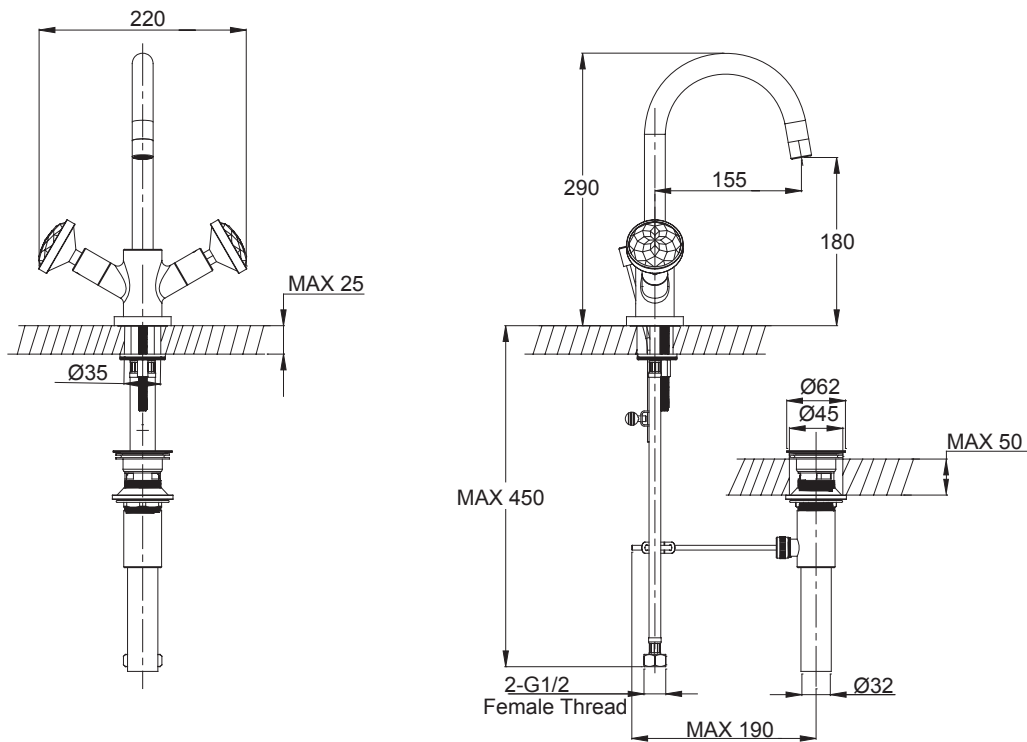

(Rough-In Dimensions):
(Unit):mm

Item No.	F12680C	F12680K
Available Color	Chrome	Black
Materials	Brass	
Accessories	With brass pull pop-up S.S flexible supply hose set Import SWAROVSKI crystal	