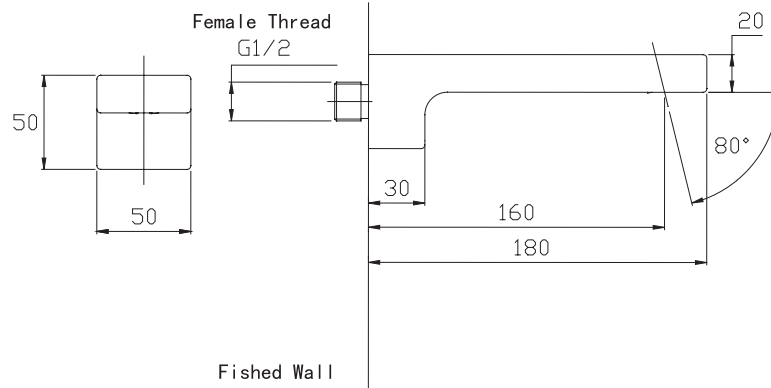

(Rough-In Dimensions):
(Unit):mm

Item No.	FS116C
Available Color	Chrome
Materials	Brass
Remarks:	Size:180 × 50 × 50mm