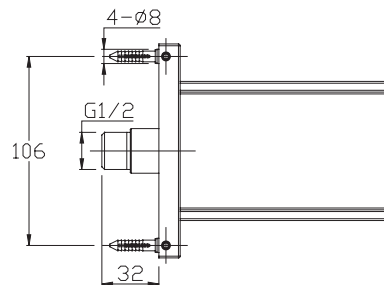

(Rough-In Dimensions):  
(Unit):mm

Item No.	FS107C
Available Color	Chrome
Materials	Brass
Remarks	