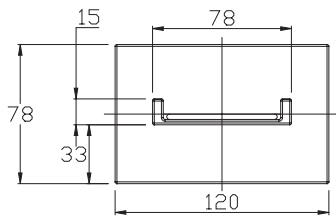

(Rough-In Dimensions):  
(Unit):mm

Item No.	FS107C
Available Color	Chrome
Materials	Brass
Remarks	