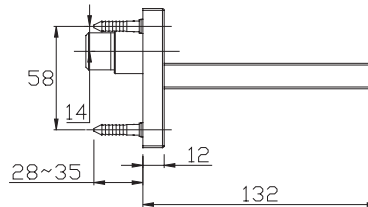

(Rough-In Dimensions):  
(Unit):mm

Item No.	FS107C
Available Color	Chrome
Materials	Brass
Remarks	