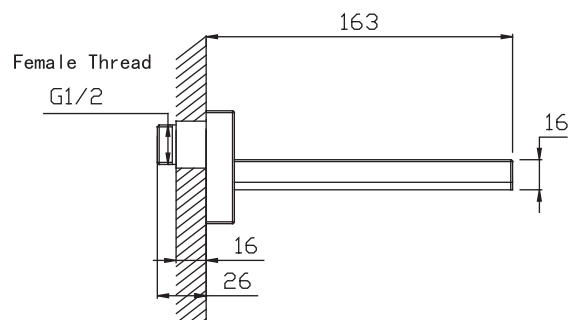

(Rough-In Dimensions):
(Unit):mm

Item No.	FS105C
Available Color	Chrome
Materials	Brass
Remarks	Size: 163X180X60mm