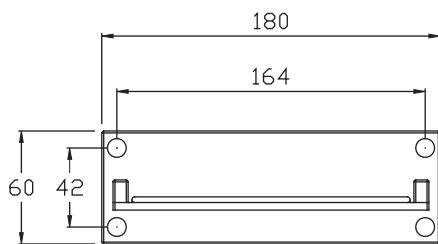

(Rough-In Dimensions):
(Unit):mm

Item No.	FS105C
Available Color	Chrome
Materials	Brass
Remarks	Size: 163X180X60mm