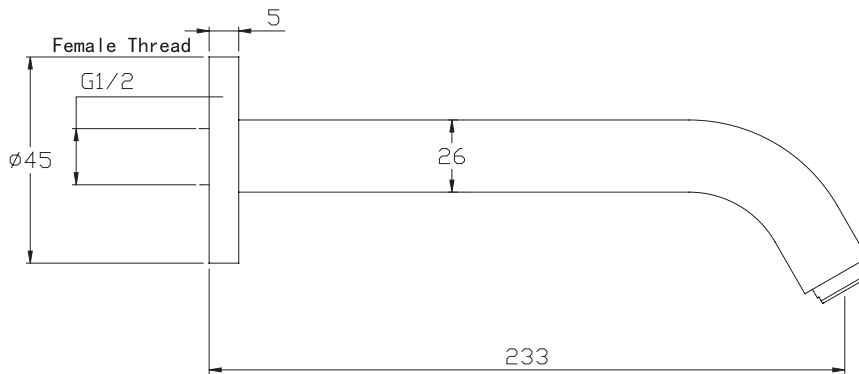

(Rough-In Dimensions):
(Unit):mm

Item No.	FS103C
Available Color	Chrome
Materials	Brass