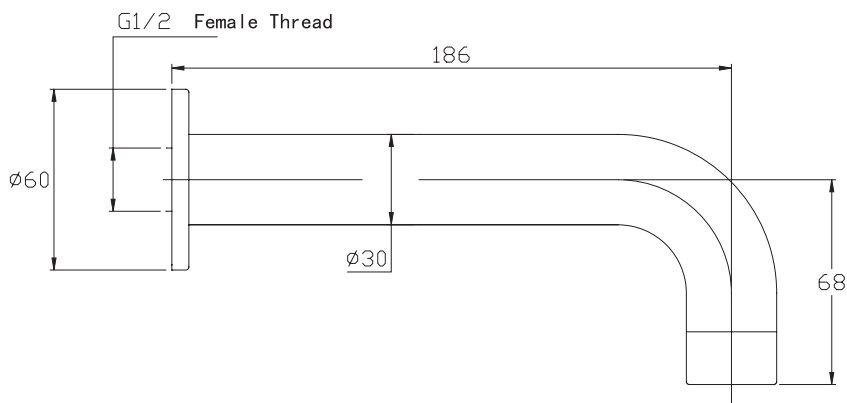

(Rough-In Dimensions):  
(Unit):mm

Item No.	FS101C
Available Color	Chrome
Materials	Brass
Remarks	