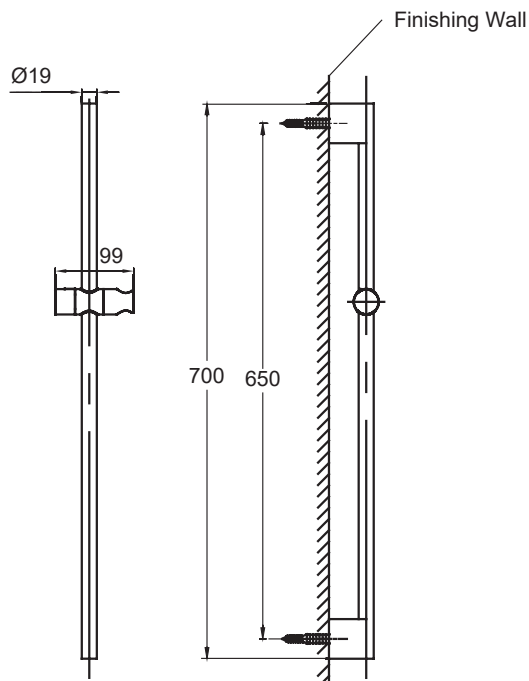

(Rough-In Dimensions):
 (Unit):mm

Item No.	D115C/D115NE
Available Color	Chrome / Brushed nickel
Materials	ABS