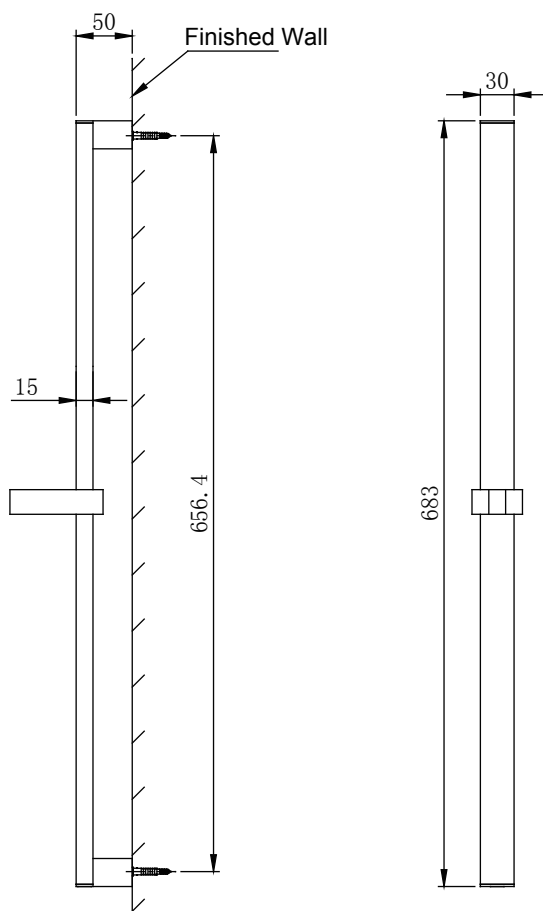

(Rough-In Dimensions):  
 (Unit):mm

Item No.	D114C
Available Color	Chrome
Materials	Brass