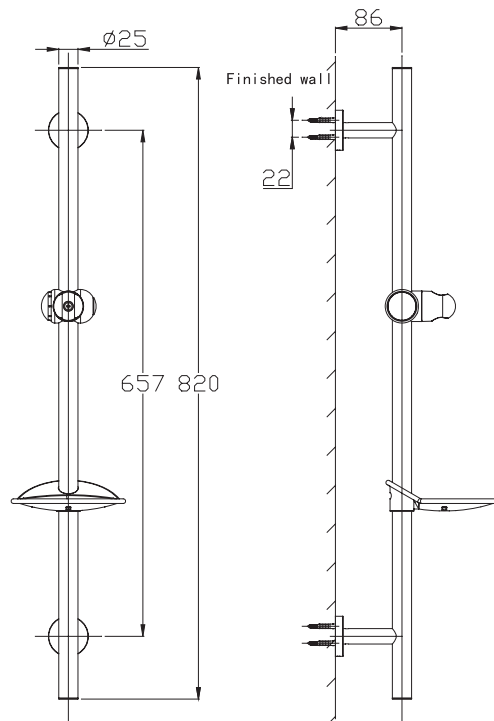

(Rough-In Dimensions):
(Unit):mm

Item No.	D109C
Available Color	Chrome
Materials	Brass
Remarks	With soap dish Can match with different shower set and hose