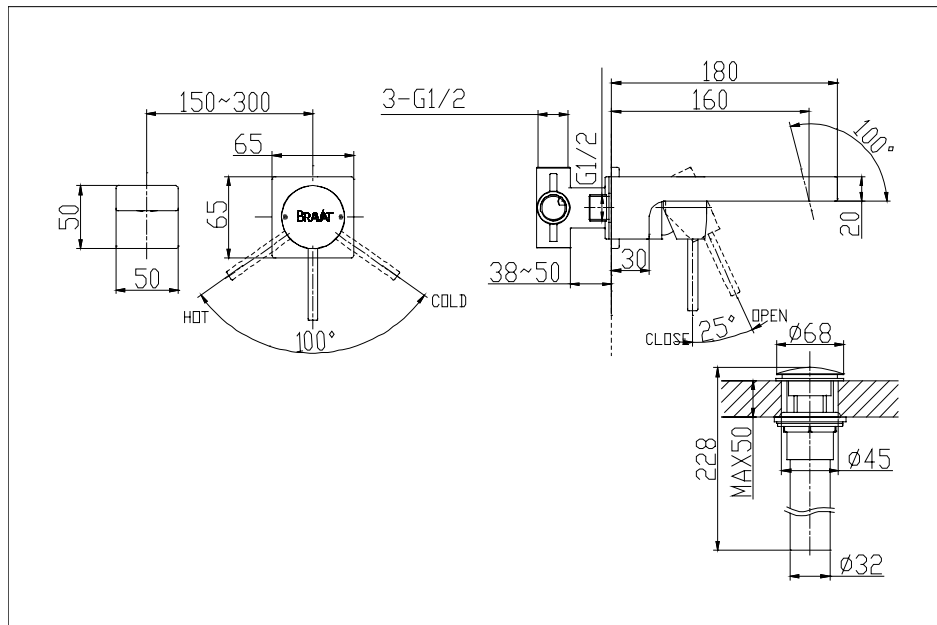

ILLUSTRATIONS

KEY	Description	ITEM No.	Including	Remarks
	In wall Laboratory faucet	MODEL: F86061C-B COLOR: Chrome SIZE : MATERIAL : Brass		