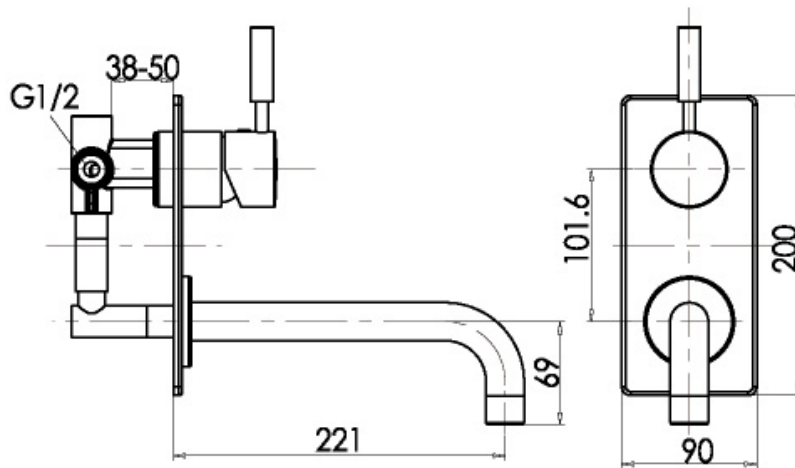

(Rough-In Dimensions):

(Unit):mm

Item No.	F85051C-B
Available Color	Chrome
Materials	Brass
Remarks	