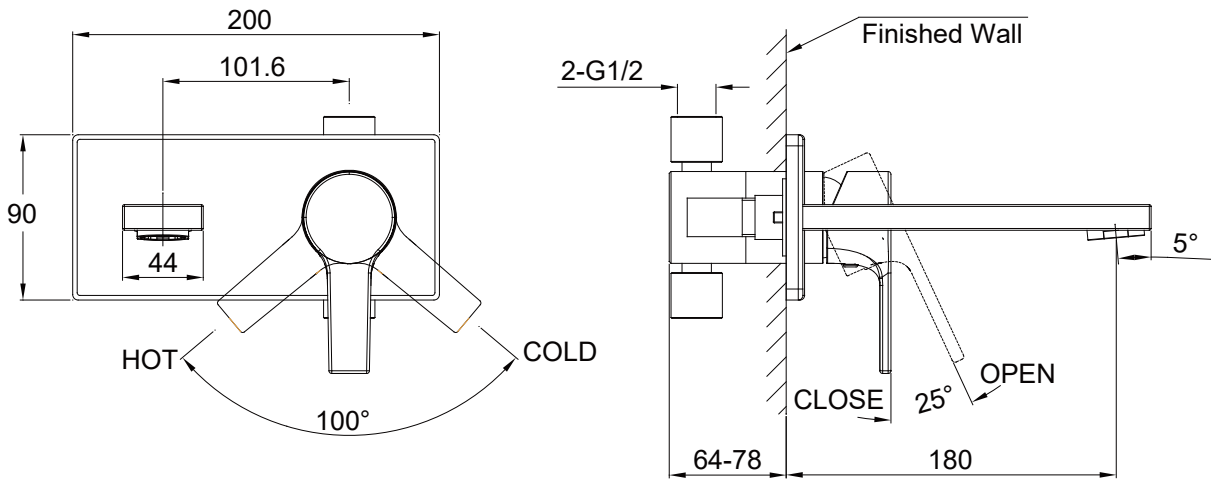

(Rough-In Dimensions):
(Unit):mm

Work water pressure: Min.0.5kg f/cm²/Max.5kgf/cm².
(Including cold and hot.)

Item No.	F83379C
Available Color	Chrome
Materials	Brass