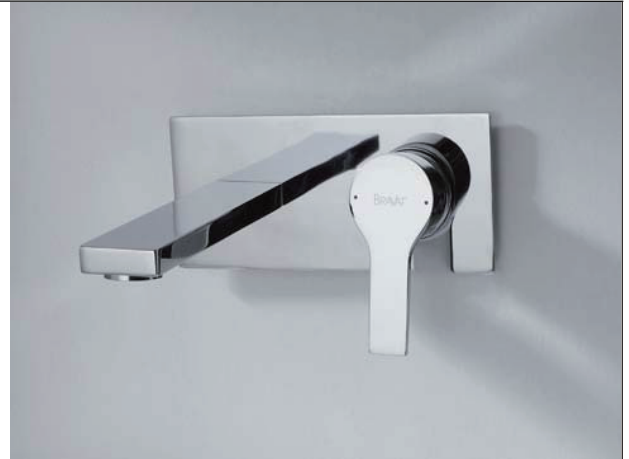

(Rough-In Dimensions):
(Unit):mm

Work water pressure: Min.0.5kg f/cm²/Max.5kgf/cm².
(Including cold and hot.)

Item No.	F83379C
Available Color	Chrome
Materials	Brass