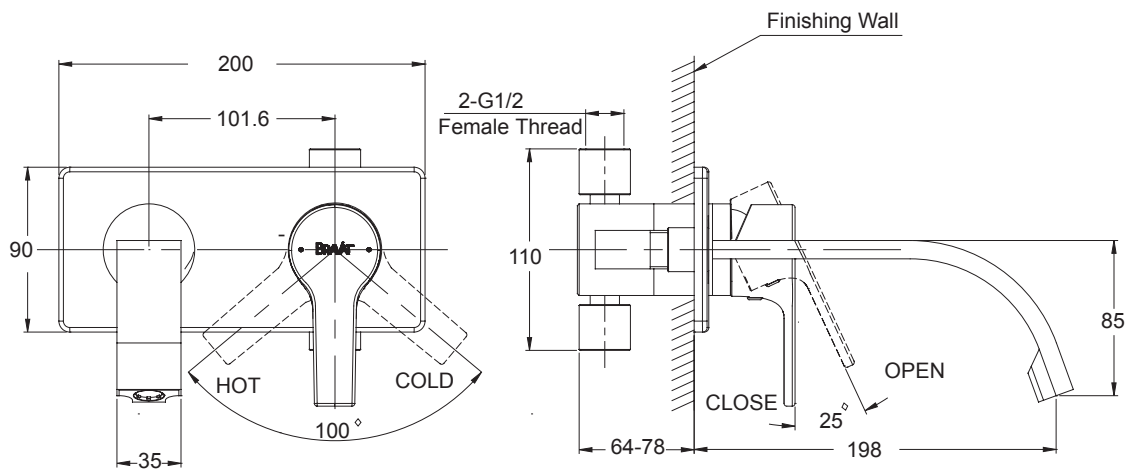

(Rough-In Dimensions):
(Unit):mm

Item No.	F83379C-A
Available Color	Chrome
Materials	Brass