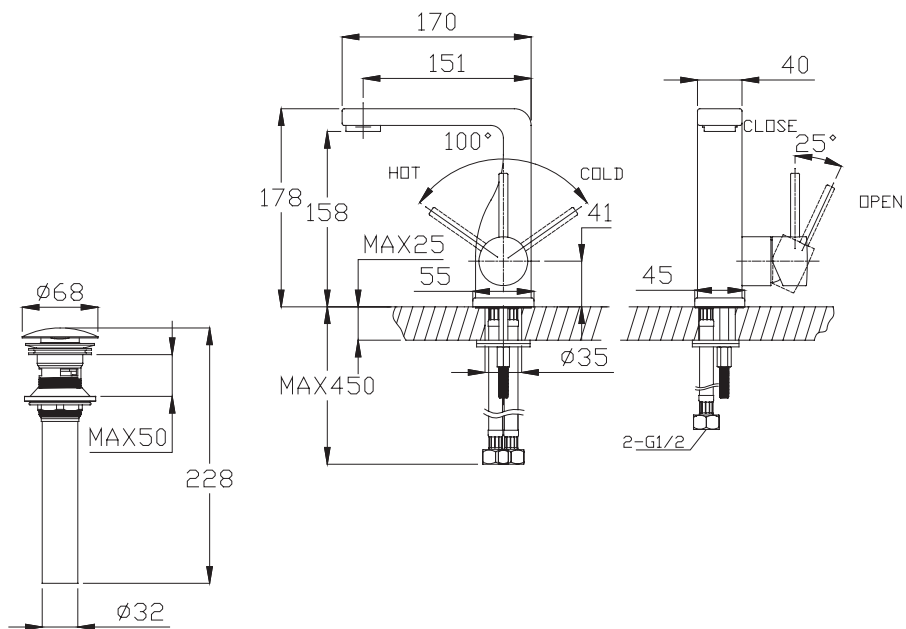

(Rough-In Dimensions):
(Unit):mm

Item No.	F16061C
Available Color	Chrome
Materials	Brass
Accessories	With brass pop-up S.S flexible supply hose set