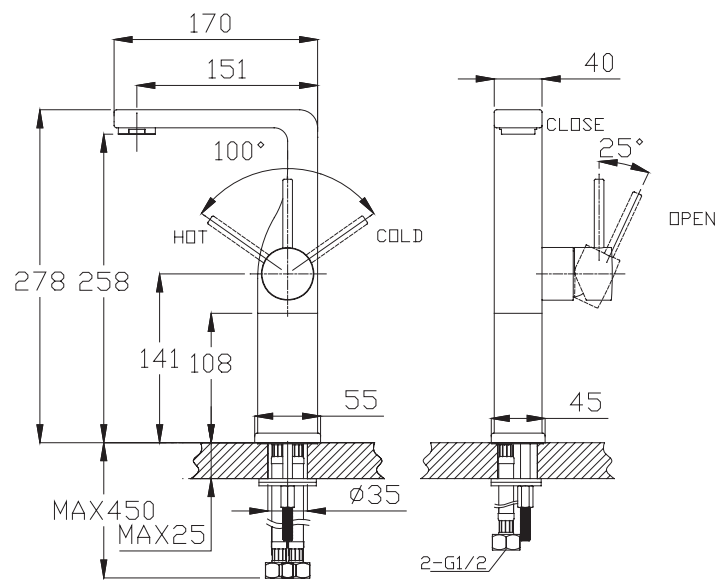

(Rough-In Dimensions):
(Unit):mm

Item No.	F16061C-A
Available Color	Chrome
Materials	Brass
Accessories	S.S flexible supply hose set