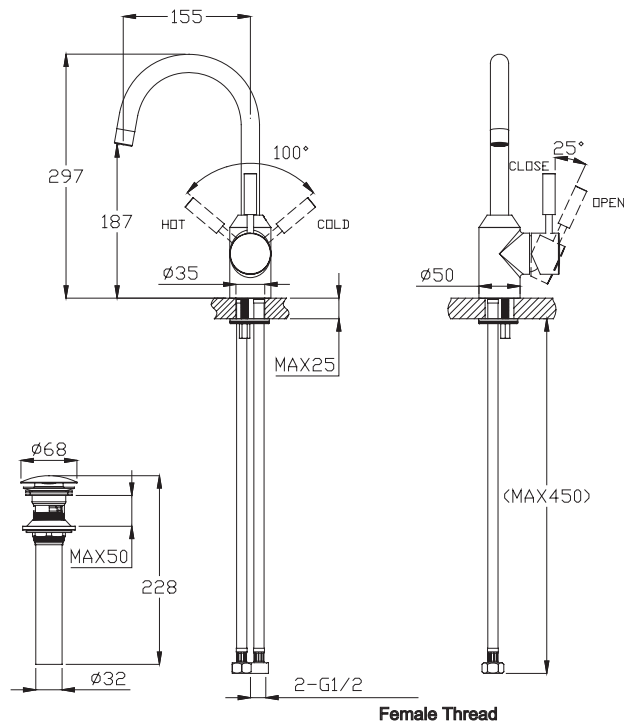

(Rough-In Dimensions):
(Unit):mm

Item No.	F15051C
Available Color	Chrome
Materials	Brass
Remarks	Accessories:With brass pop-up S.S flexible supply hose set