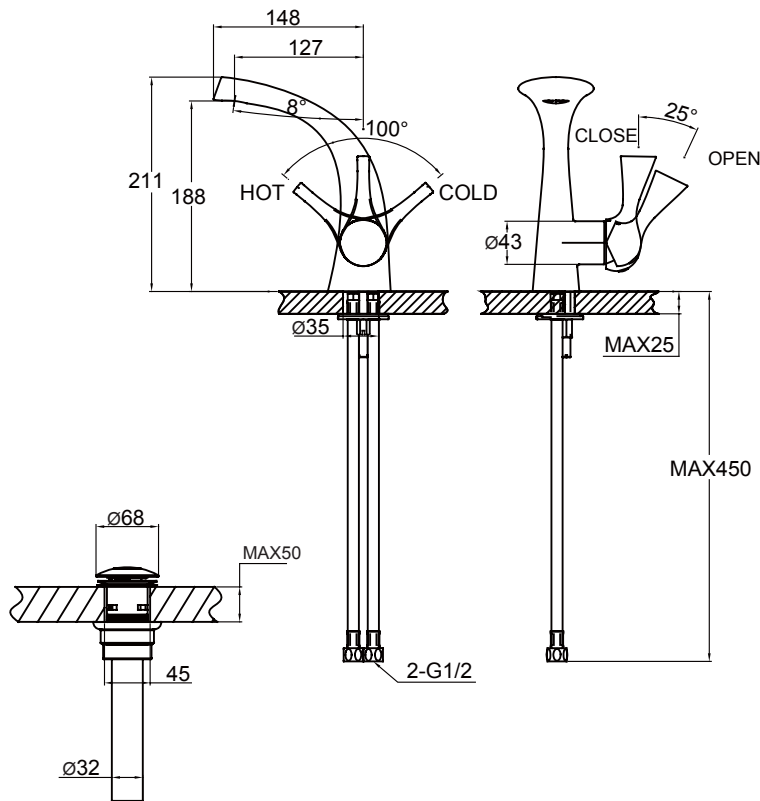

(Rough-In Dimensions):
(Unit):mm

Item No.	F14691C
Available Color	Chrome
Materials	Brass
Accessories	With brass pop-up drain S.S flexible supply hose set