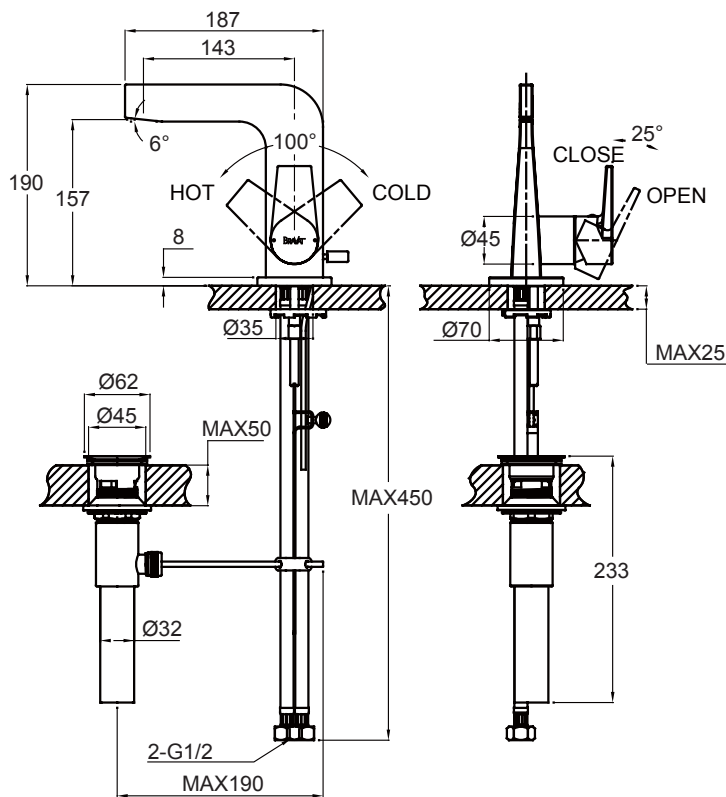

(Rough-In Dimensions):
(Unit):mm

Item No.	F14489C
Available Color	Chrome
Materials	Brass
Accessories	With brass pull pop-up S.S flexible supply hose set