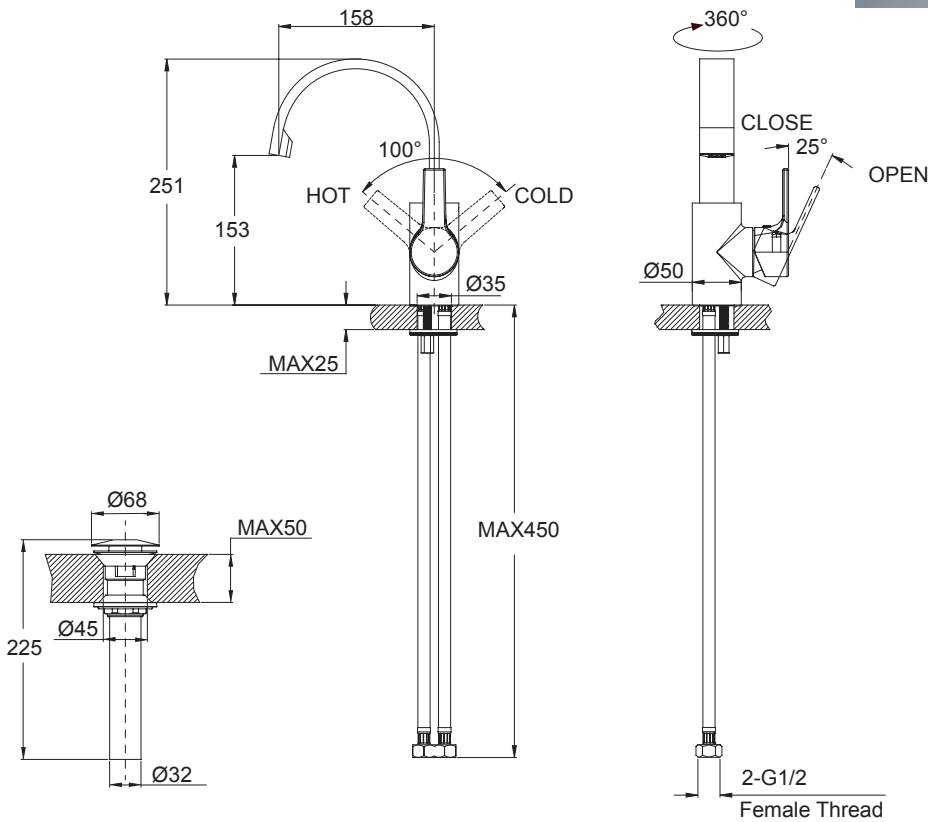

(Rough-In Dimensions):  
(Unit):mm

Item No.	F13379C
Available Color	Chrome
Materials	Brass
Accessories	With brass press pop-up S.S flexible supply hose set
Remark	360° Swivel spout