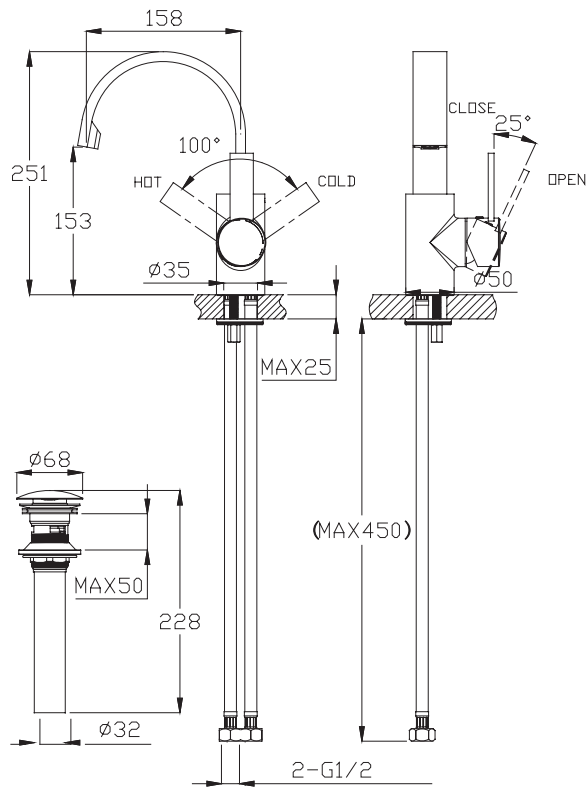

(Rough-In Dimensions):
(Unit):mm

Item No.	F13368C-1
Available Color	Chrome
Materials	Brass
Remarks	Accessories:With brass pop-up S.S flexible supply hose set