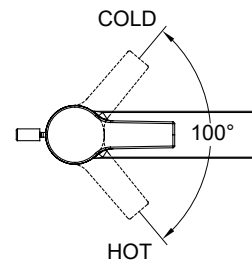

(Rough-In Dimensions):
(Unit):mm

Work water pressure: Min.0.5kg f/cm²/Max.5kgf/cm².
(Including cold and hot.)

Item No.	F11379C
Available Color	Chrome
Materials	Brass
Accessories	With brass pull pop-up S.S. flexible supply hose set
Shipping Package	Set/CTN: 8Set, m3/CTN: 0.07m ³ , G.W./CTN: 21.3kg