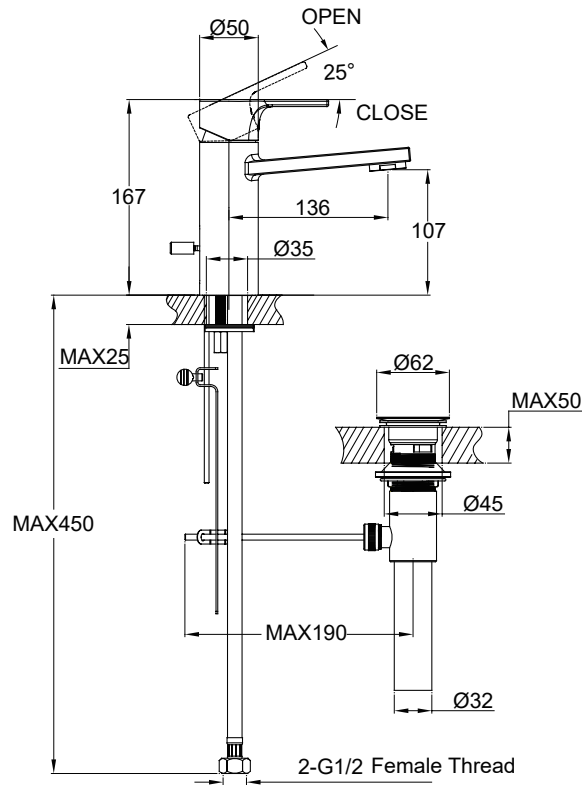

(Rough-In Dimensions):
(Unit):mm

Work water pressure: Min.0.5kg f/cm²/Max.5kgf/cm².
(Including cold and hot.)

Item No.	F11379C
Available Color	Chrome
Materials	Brass
Accessories	With brass pull pop-up S.S. flexible supply hose set
Shipping Package	Set/CTN: 8Set, m3/CTN: 0.07m ³ , G.W./CTN: 21.3kg