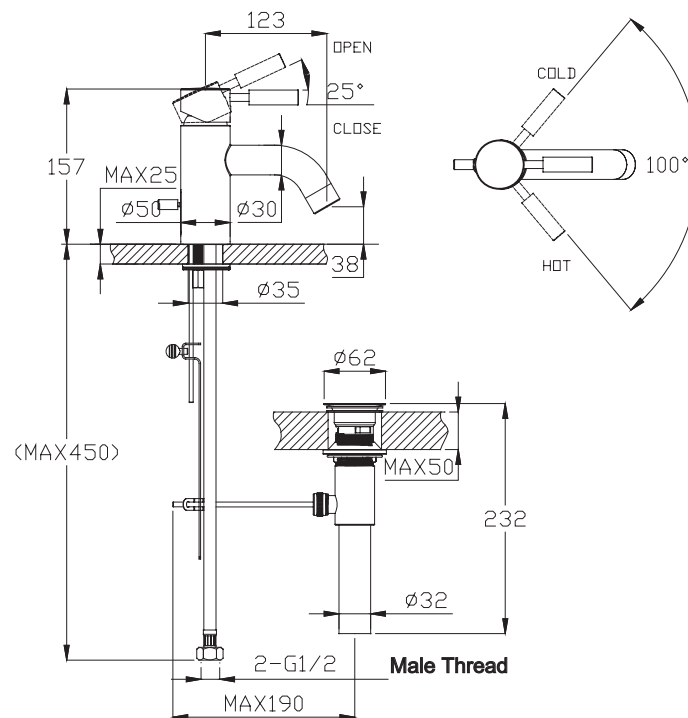

(Rough-In Dimensions):
(Unit):mm

Item No.	F11251C
Available Color	Chrome
Materials	Brass
Remarks	Accessories:With brass pop-up S.S flexible supply hose set