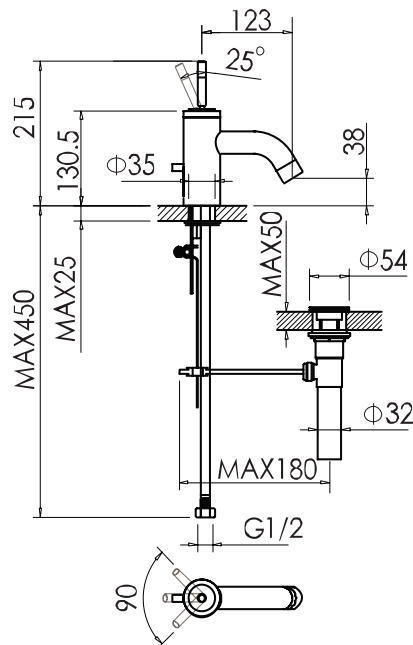

(Rough-In Dimensions):

单位(Unit):mm

Item No.	F11229C
Available Color	Chrome
Materials	Brass
Remarks	Accessories:With brass pop-up S.S flexible supply hose set