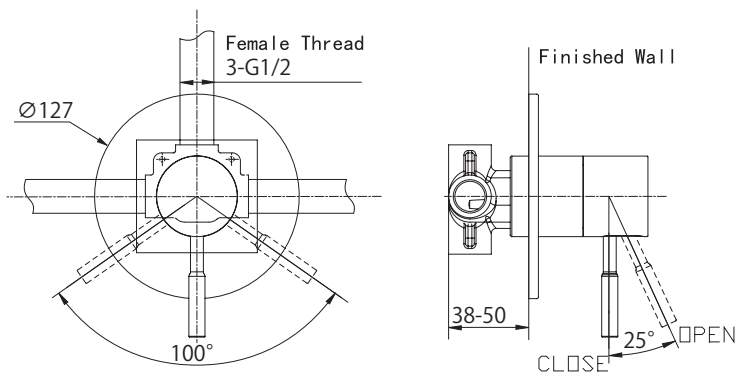

(Rough-In Dimensions):
(Unit):mm

Item No.	LF812C-2
Available Color	Chrome
Materials	Brass
Remarks	