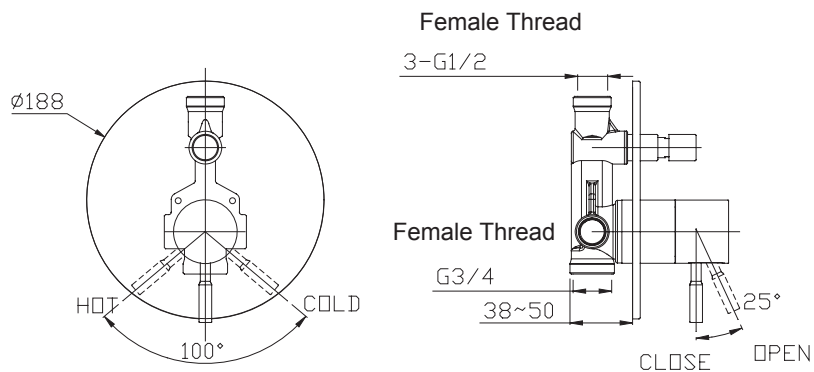

(Rough-In Dimensions):
(Unit):mm

Item No.	LF812C-1
Available Color	Chrome
Materials	Brass
Remarks	