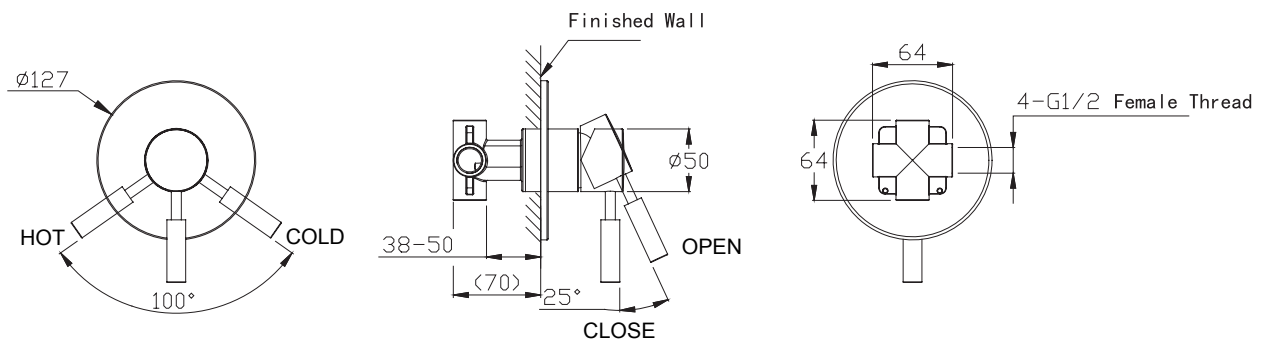

(Rough-In Dimensions):  
(Unit):mm

Item No.	FB85251C
Available Color	Chrome
Materials	Brass
Remarks	