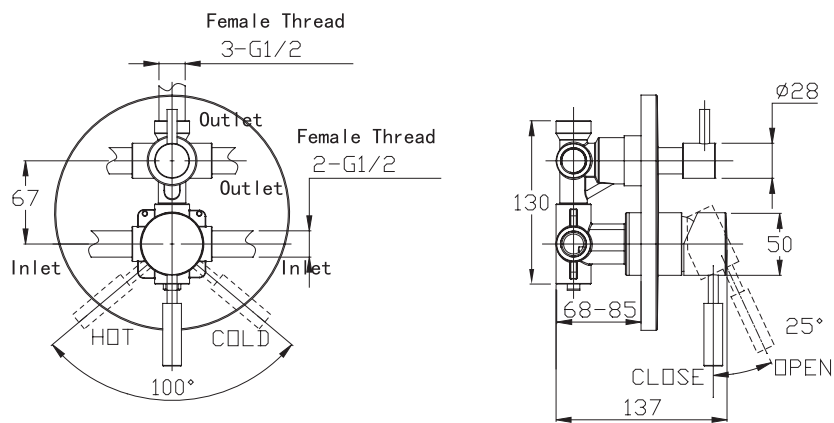

(Rough-In Dimensions):
(Unit):mm

Item No.	FB85251C-3
Available Color	Chrome
Materials	Brass
Remarks	