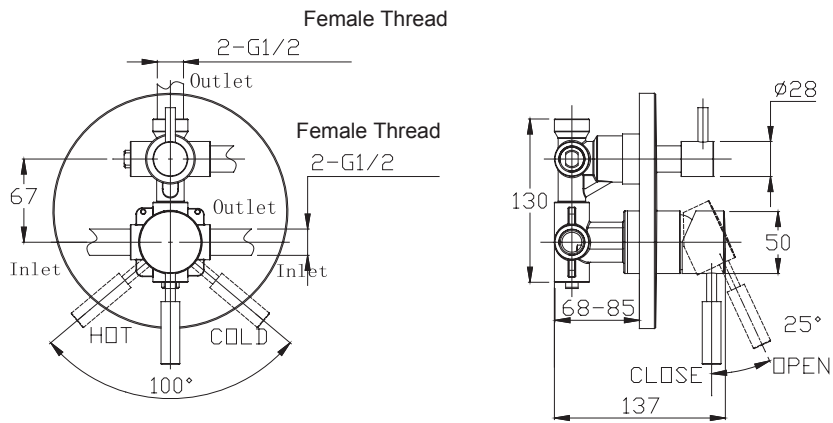

(Rough-In Dimensions):

(Unit):mm

Item No.	FB85251C-2
Available Color	Chrome
Materials	Brass
Remarks	