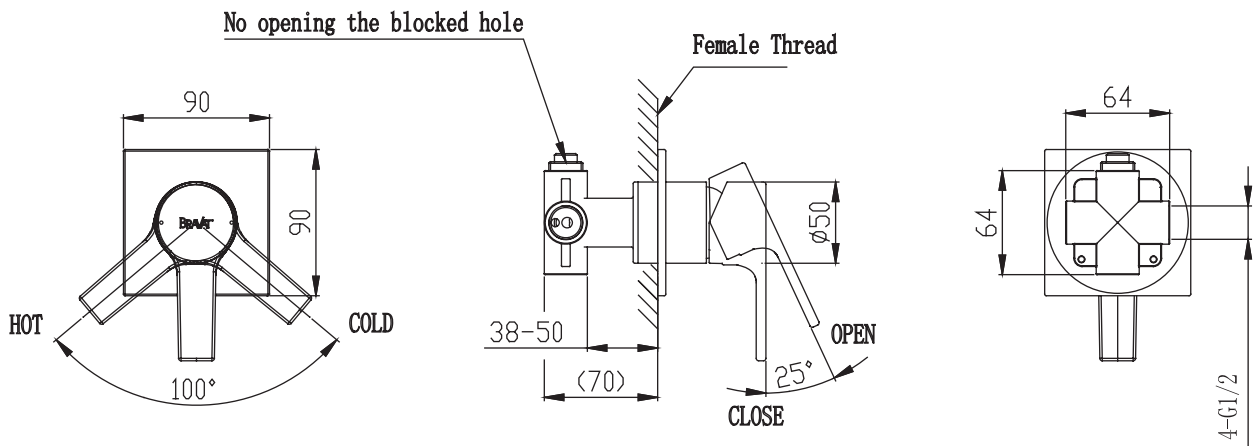

(Rough-In Dimensions):  
(Unit):mm

Item No.	FB85179C	FB85179NE
Available Color	Chrome	Brushed nickel
Materials	Brass	
Remark	Can match with different shower set and spout set . Swivel ceramic diverter	