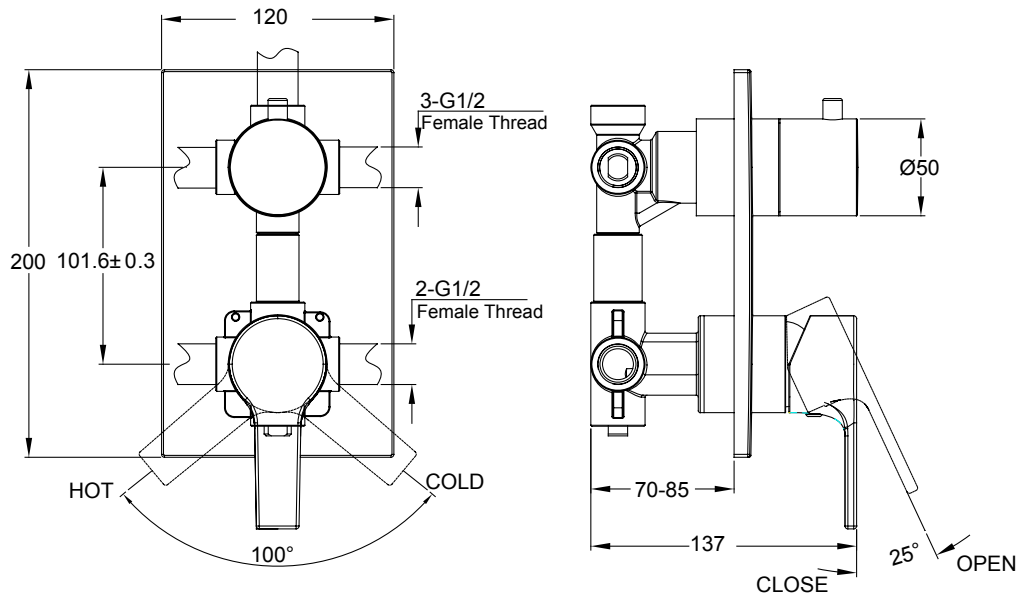

(Rough-In Dimensions):
(Unit):mm

Item No.	FB85179C-3
Available Color	Chrome
Materials	Brass
Remark	Can match with different shower set and spout set. Swivel ceramic diverter