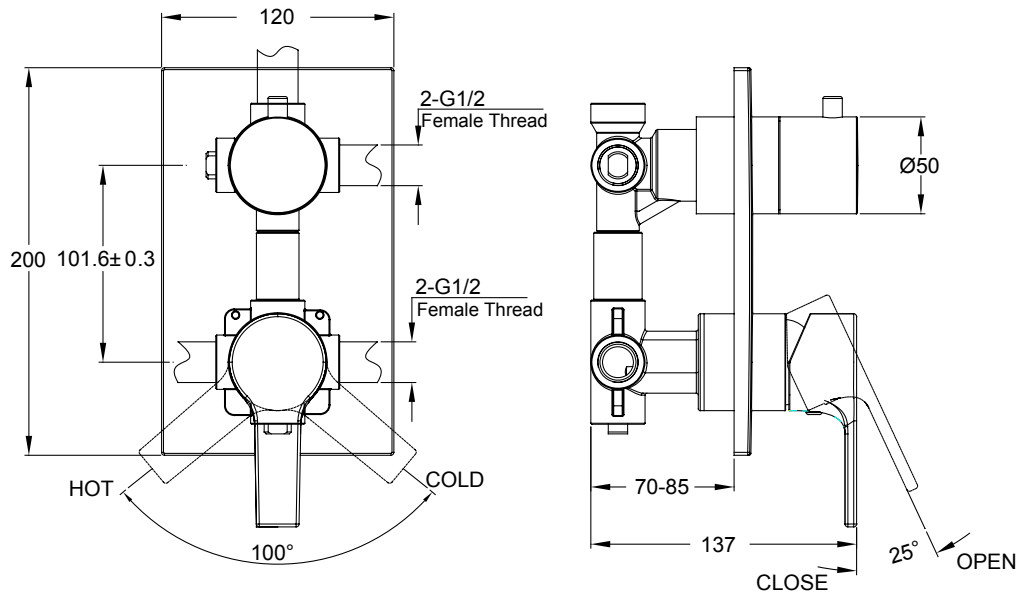

(Rough-In Dimensions):  
(Unit):mm

Item No.	FB85179C-2	FB85179NE-2
Available Color	Chrome	Brushed nickel
Materials	Brass	
Remark	Can match with different shower set and spout set. Swivel ceramic diverter	