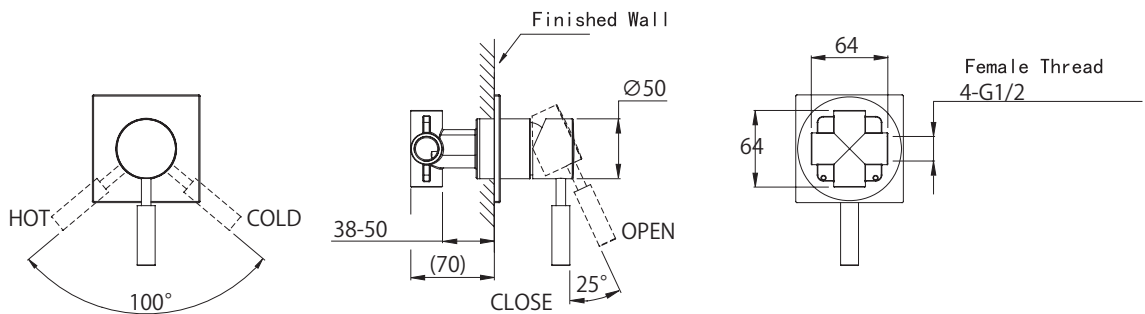

(Rough-In Dimensions):
(Unit):mm

Item No.	FB85151C
Available Color	Chrome
Materials	Brass
Remarks	