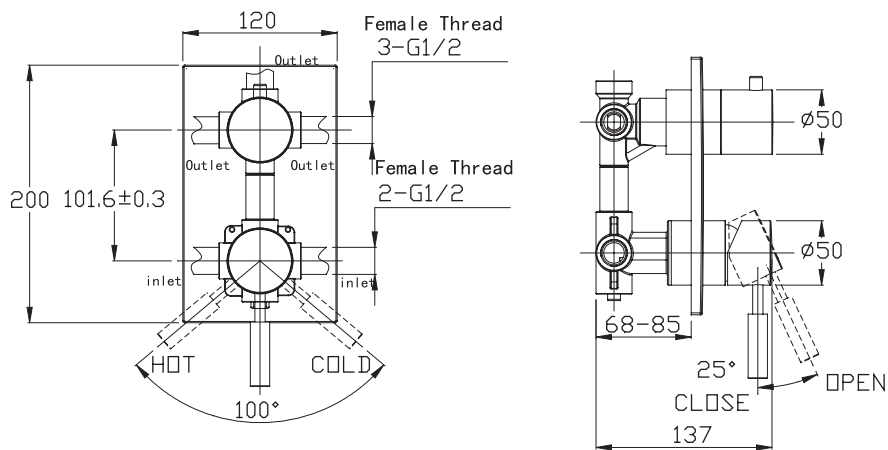

(Rough-In Dimensions):

(Unit):mm

Item No.	FB85151C-3
Available Color	Chrome
Materials	Brass
Remarks	