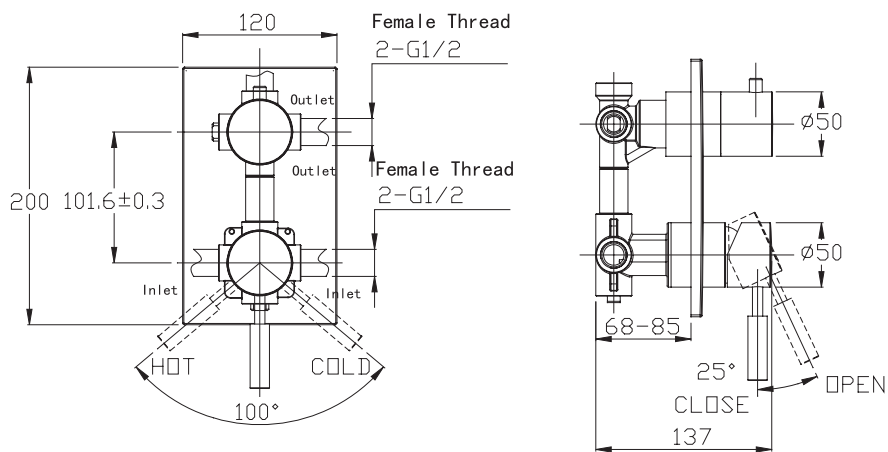

(Rough-In Dimensions):
(Unit):mm

Item No.	FB85151C-2
Available Color	Chrome
Materials	Brass
Remarks	