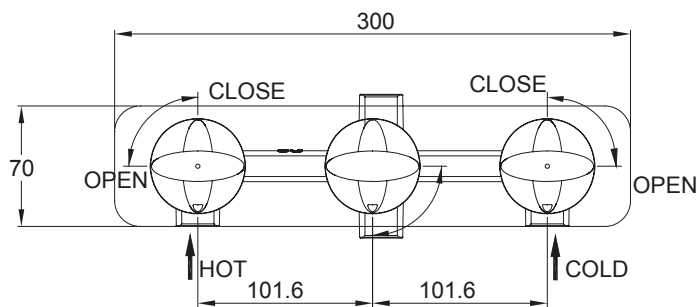

(Rough-In Dimensions):  
(Unit):mm

Item No.	FB84691C
Available Color	Chrome
Materials	Brass
Remark	Can match with different shower set and spout set