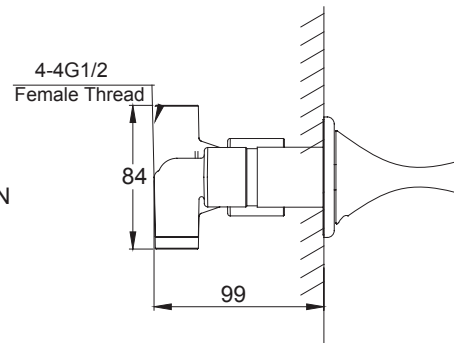

(Rough-In Dimensions):  
(Unit):mm

Item No.	FB84691C
Available Color	Chrome
Materials	Brass
Remark	Can match with different shower set and spout set