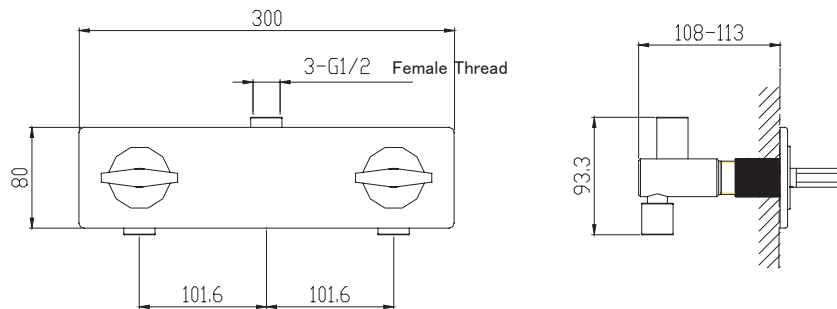

(Rough-In Dimensions):  
(Unit):mm

Item No.	FB82969C-F
Available Color	Chrome
Materials	Brass
Remarks	Can match with different shower and spout set