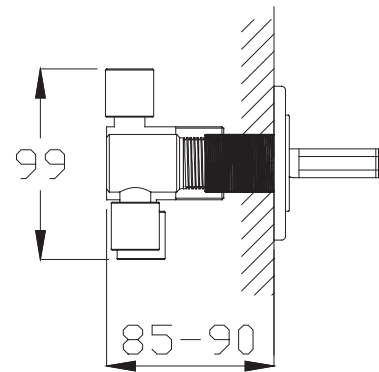

(Rough-In Dimensions):
(Unit):mm

Item No.	FB82969C-D
Available Color	Chrome
Materials	Brass
Accessories	Can match with different shower set and spout 90 Swivel ceramic diverter