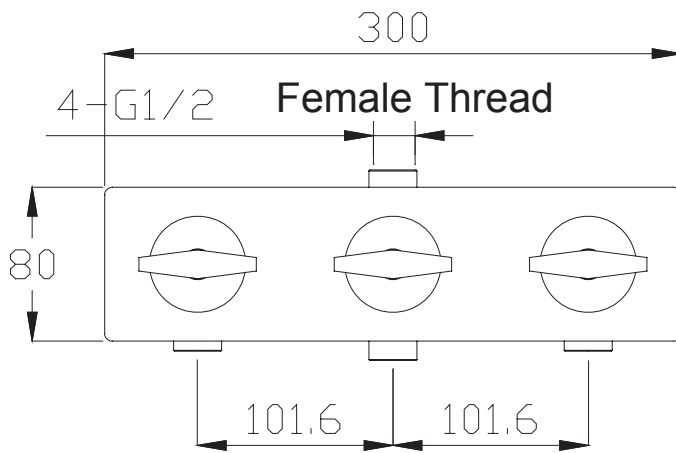

(Rough-In Dimensions):
(Unit):mm

Item No.	FB82969C-D
Available Color	Chrome
Materials	Brass
Accessories	Can match with different shower set and spout 90 Swivel ceramic diverter