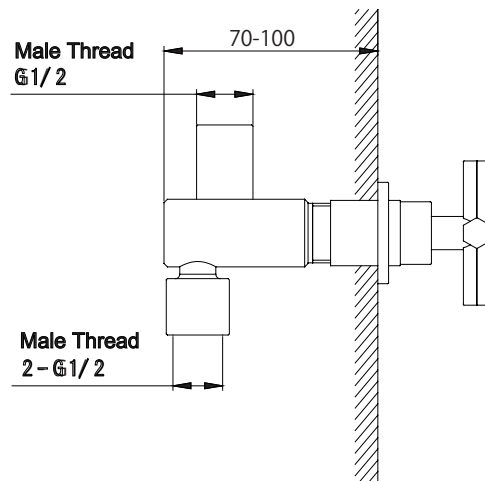

(Rough-In Dimensions):  
(Unit):mm

Item No.	FB82650C-F
Available Color	Chrome
Materials	Brass
Remarks	Can match with different shower and spout set