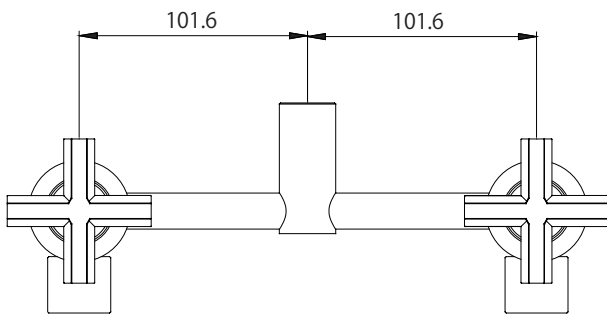

(Rough-In Dimensions):  
(Unit):mm

Item No.	FB82650C-F
Available Color	Chrome
Materials	Brass
Remarks	Can match with different shower and spout set