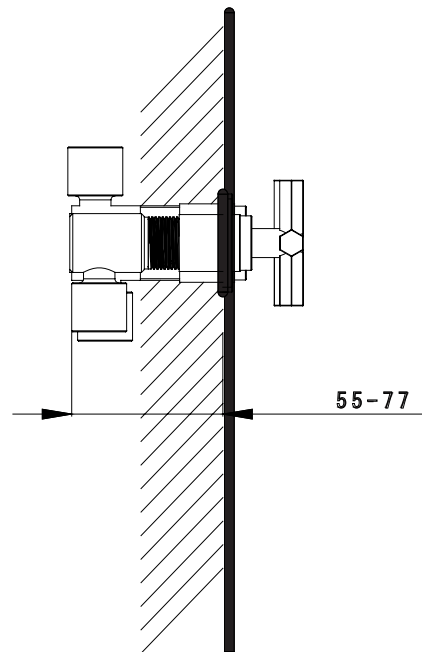

(Rough-In Dimensions):
(Unit):mm

| | |
|-----------------|---|
| Item No. | FB82650C-D |
| Available Color | Chrome |
| Materials | Brass |
| Remarks | Can match with different shower and spout set |