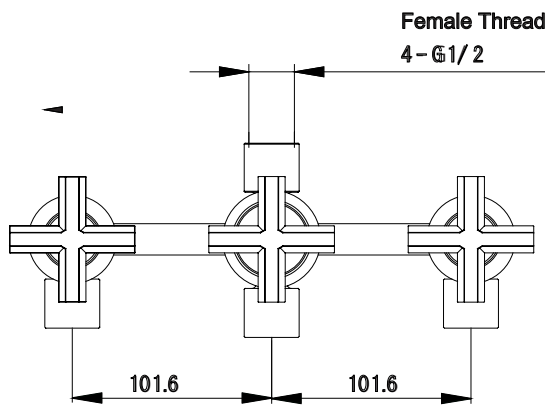

(Rough-In Dimensions):
(Unit):mm

| | |
|-----------------|---|
| Item No. | FB82650C-D |
| Available Color | Chrome |
| Materials | Brass |
| Remarks | Can match with different shower and spout set |