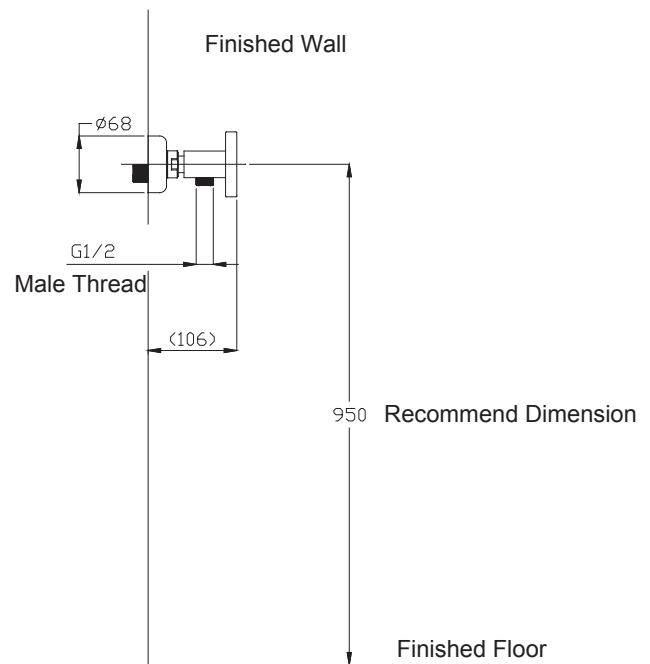

(Rough-In Dimensions):  
(Unit):mm

Item No.	F93572C-01
Available Color	Chrome
Materials	Brass
Remark	Can match with different shower set