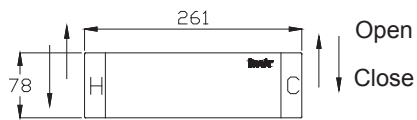

(Rough-In Dimensions):  
(Unit):mm

Item No.	F93572C-01
Available Color	Chrome
Materials	Brass
Remark	Can match with different shower set