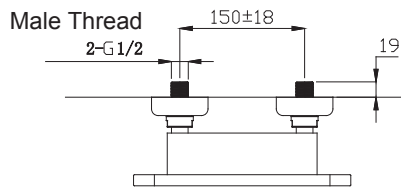

(Rough-In Dimensions):  
(Unit):mm

Item No.	F93572C-01
Available Color	Chrome
Materials	Brass
Remark	Can match with different shower set