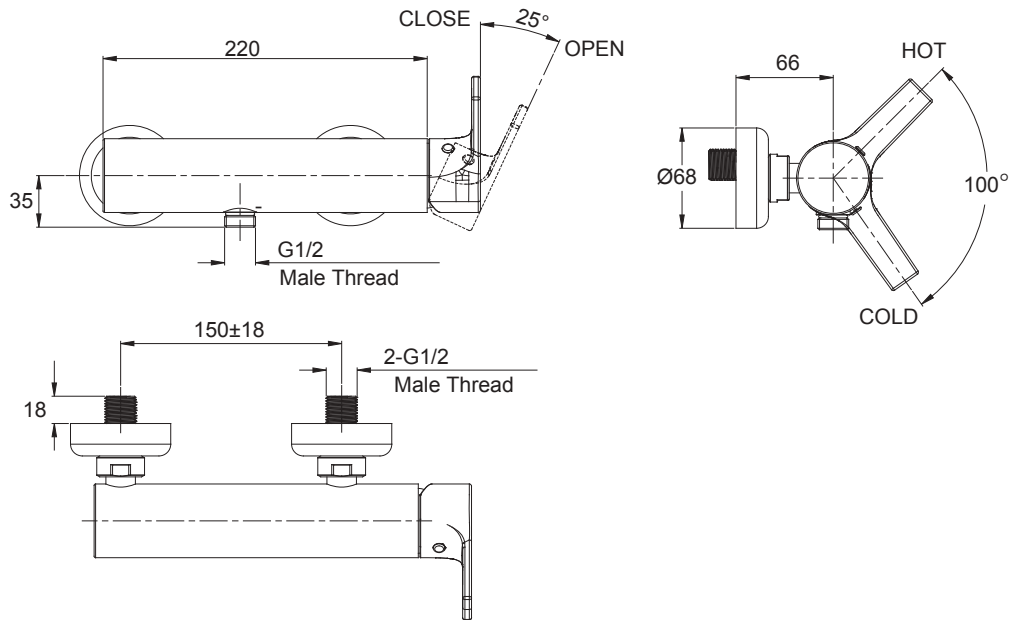

(Rough-In Dimensions):
(Unit):mm

Work water pressure: Min.0.5kgf / cm² / Max.5kgf / cm².
(Including cold and hot.)

Item No.	F93379C-01
Available Color	Chrome
Materials	Brass
Accessories	Can match with different shower set