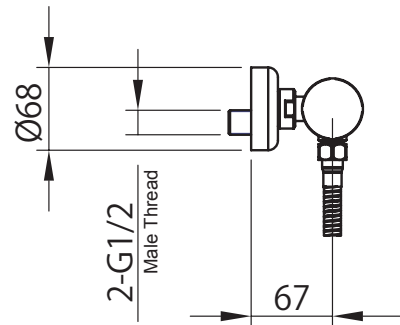

(Rough-In Dimensions):
(Unit):mm

Item No.	F92969C-01
Available Color	Chrome
Materials	Brass
Accessories	Can match with different shower set