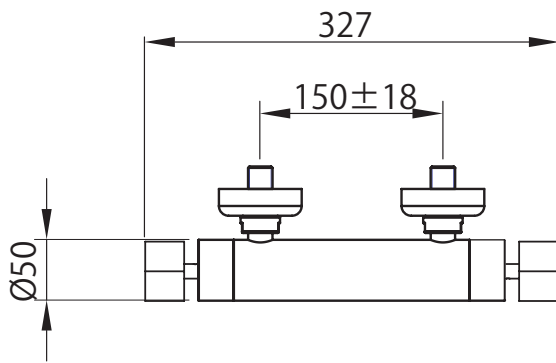

(Rough-In Dimensions):
(Unit):mm

Item No.	F92969C-01
Available Color	Chrome
Materials	Brass
Accessories	Can match with different shower set