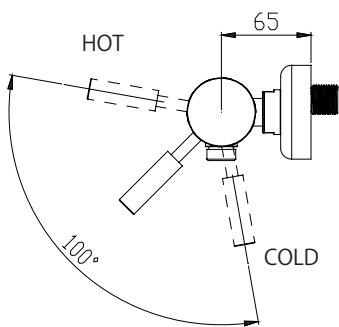

(Rough-In Dimensions):
(Unit):mm

Item No.	F91251C-01
Available Color	Chrome
Materials	Brass
Remarks	