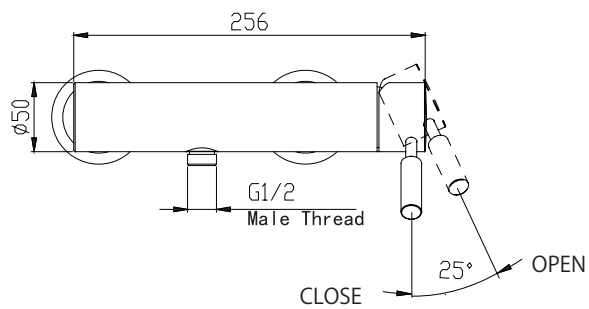

(Rough-In Dimensions):
(Unit):mm

Item No.	F91251C-01
Available Color	Chrome
Materials	Brass
Remarks	