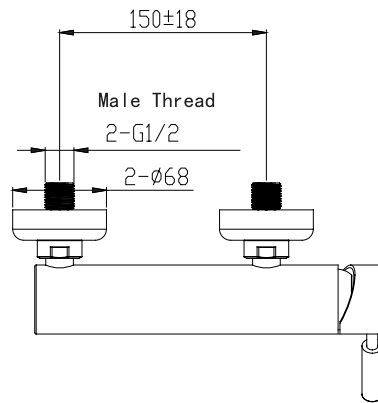

(Rough-In Dimensions):
(Unit):mm

Item No.	F91251C-01
Available Color	Chrome
Materials	Brass
Remarks	