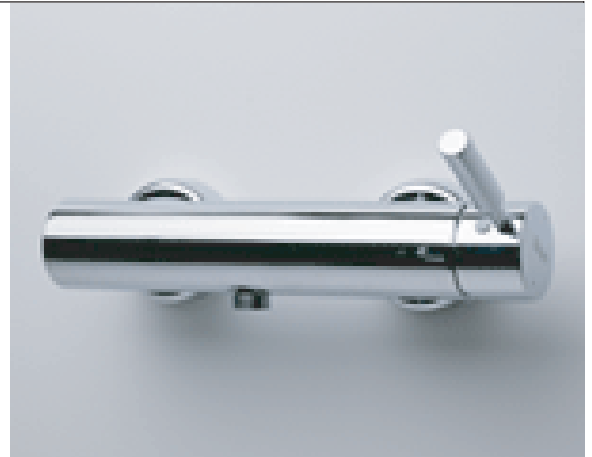

(Rough-In Dimensions):
(Unit):mm

Item No.	F91251C-01
Available Color	Chrome
Materials	Brass
Remarks	