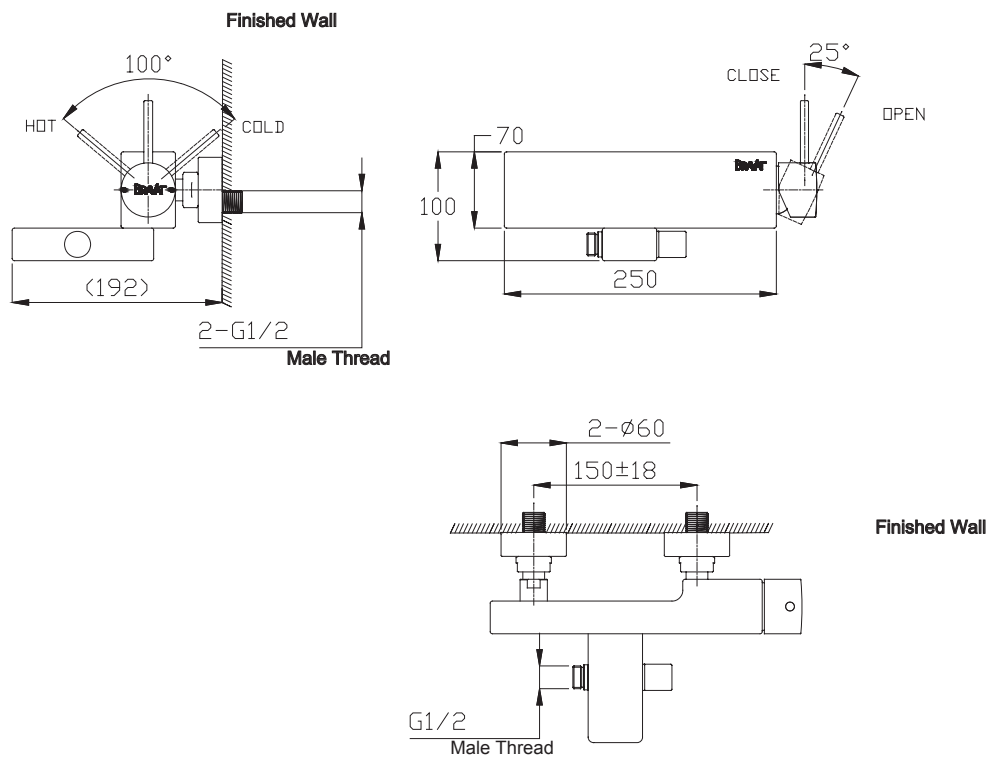

(Rough-In Dimensions):
(Unit):mm

Item No.	F66061C-01
Available Color	Chrome
Materials	Brass
Remark	Can match with different shower set