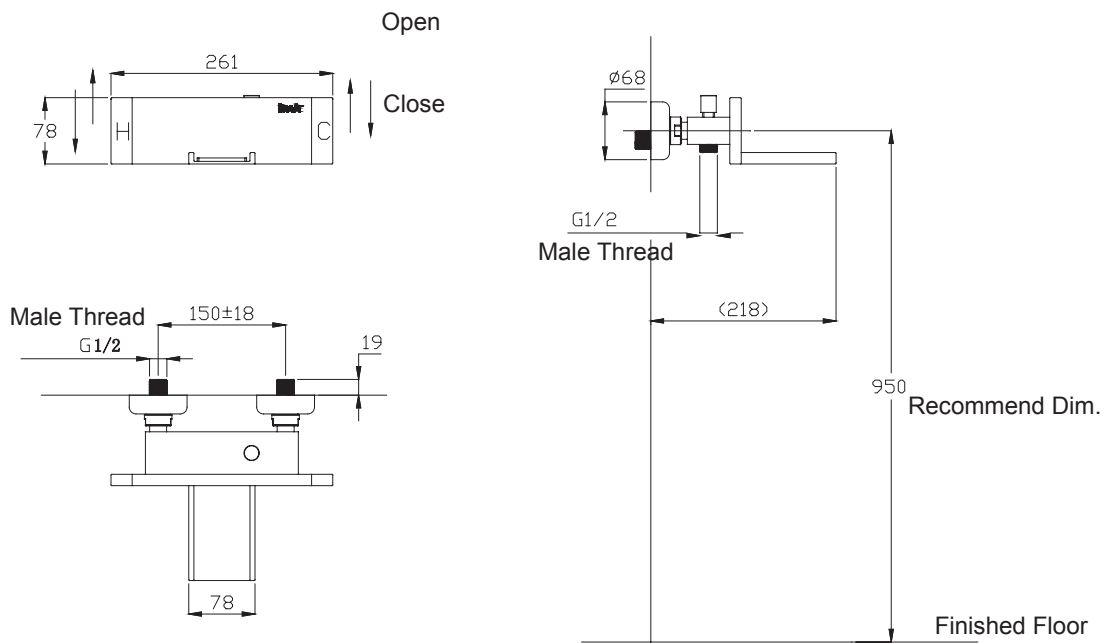

(Rough-In Dimensions):
(Unit):mm

Item No.	F63572C-01
Available Color	Chrome
Materials	Brass

Remarks: Can match with different shower set