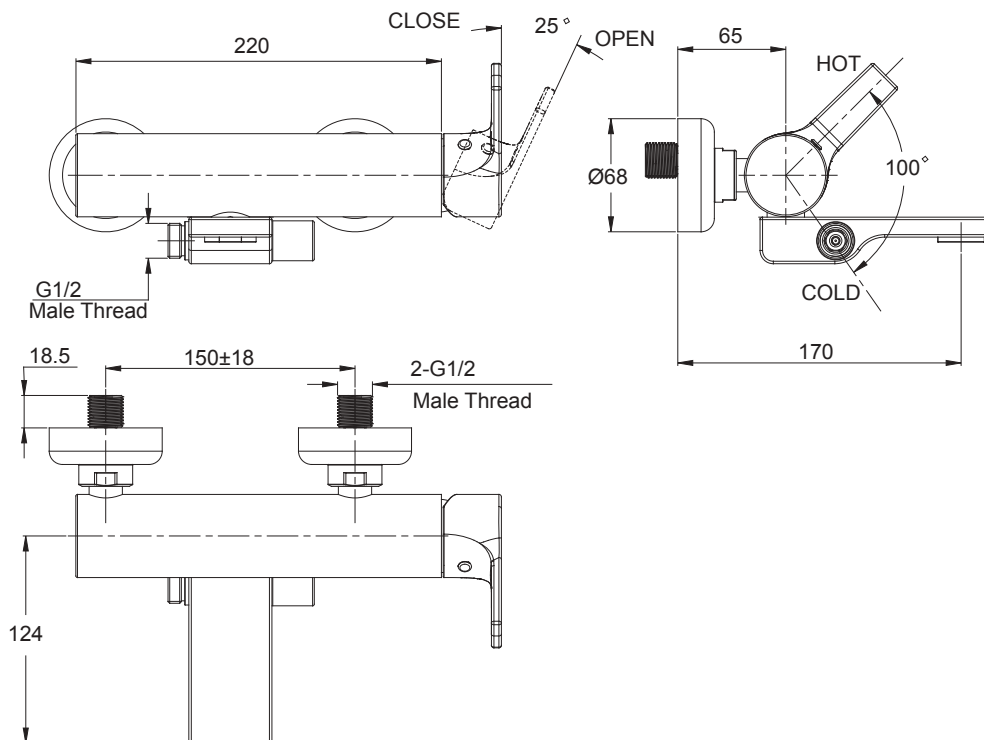

(Rough-In Dimensions):
(Unit):mm

Work water pressure: Min.0.5kgf / cm² / Max.5kgf / cm².
(Including cold and hot.)

Item No.	F61379C-01
Available Color	Chrome
Materials	Brass
Accessories	Can match with different shower set