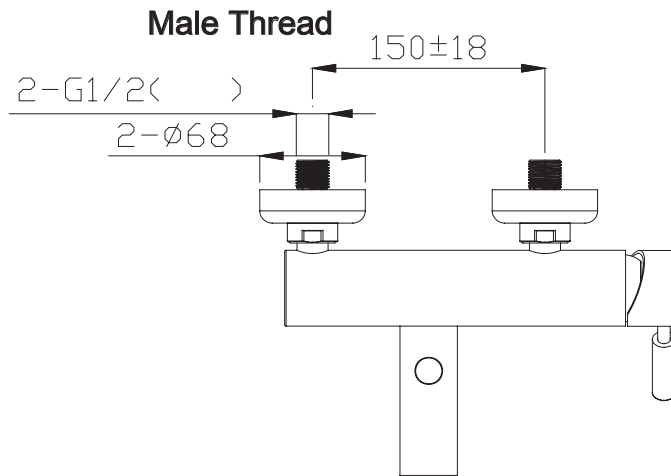

(Rough-In Dimensions):
(Unit):mm

Item No.	F61251C-01
Available Color	Chrome
Materials	Brass
Accessories	Can match with different shower set