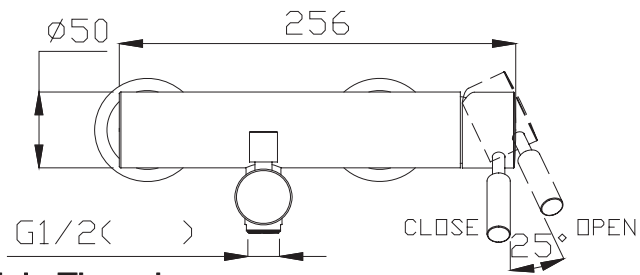

(Rough-In Dimensions):
(Unit):mm

Item No.	F61251C-01
Available Color	Chrome
Materials	Brass
Accessories	Can match with different shower set