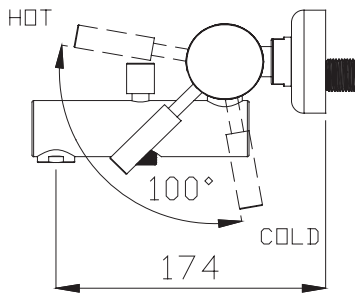

(Rough-In Dimensions):
(Unit):mm

Item No.	F61251C-01
Available Color	Chrome
Materials	Brass
Accessories	Can match with different shower set