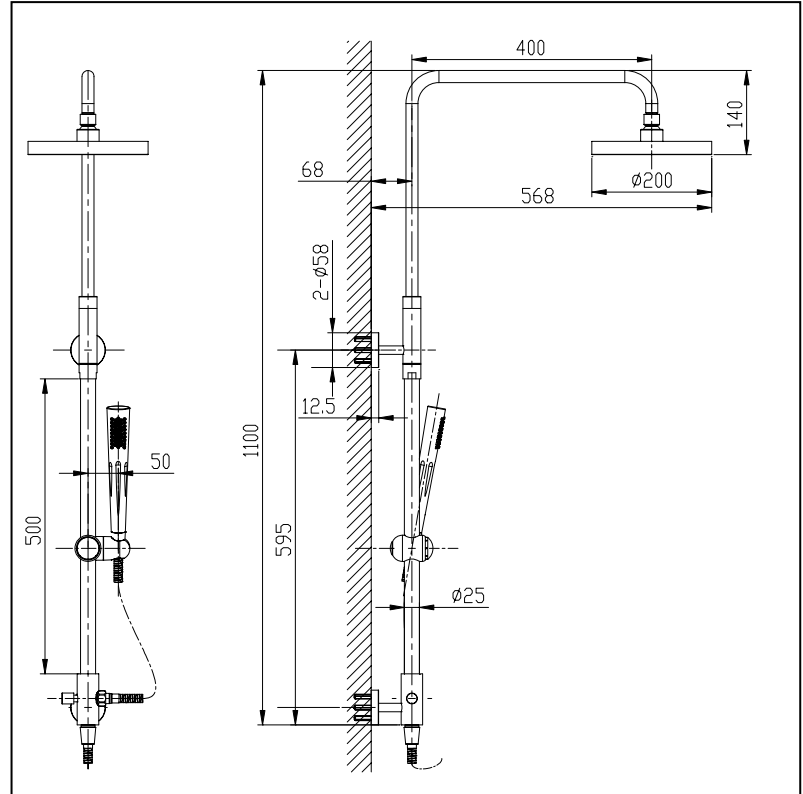

ILLUSTRATIONS

KEY	Description	ITEM No.	Including	Remarks
	Wall-mounted bath & shower set(100cm)	MODEL: D225C COLOR : Chrome SIZE : MATERIAL : Brass		8" spray shower head (with swivel syphon construction) hand-held ellipse shower shower tube set