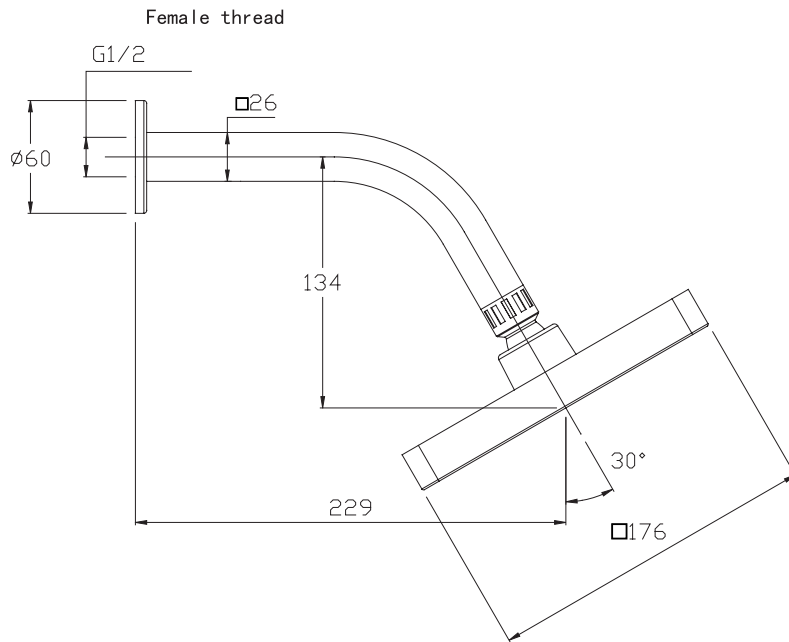

(Rough-In Dimensions):  
(Unit):mm

Item No.	P7773C
Available Color	Chrome
Materials	Shower Arm: Brass, Shower Head:ABS
Remarks	With self-cleaning nipple Size Φ176mm