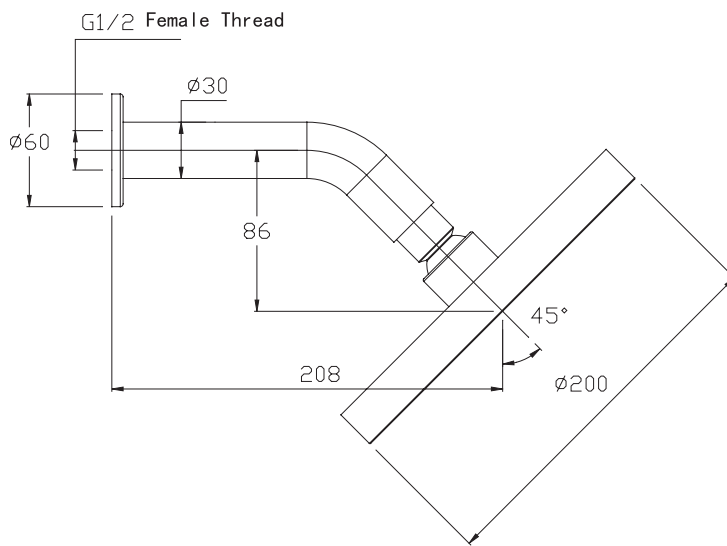

(Rough-In Dimensions):

(Unit):mm

Item No.	P7768C
Available Color	Chrome
Materials	Brass
Remarks	